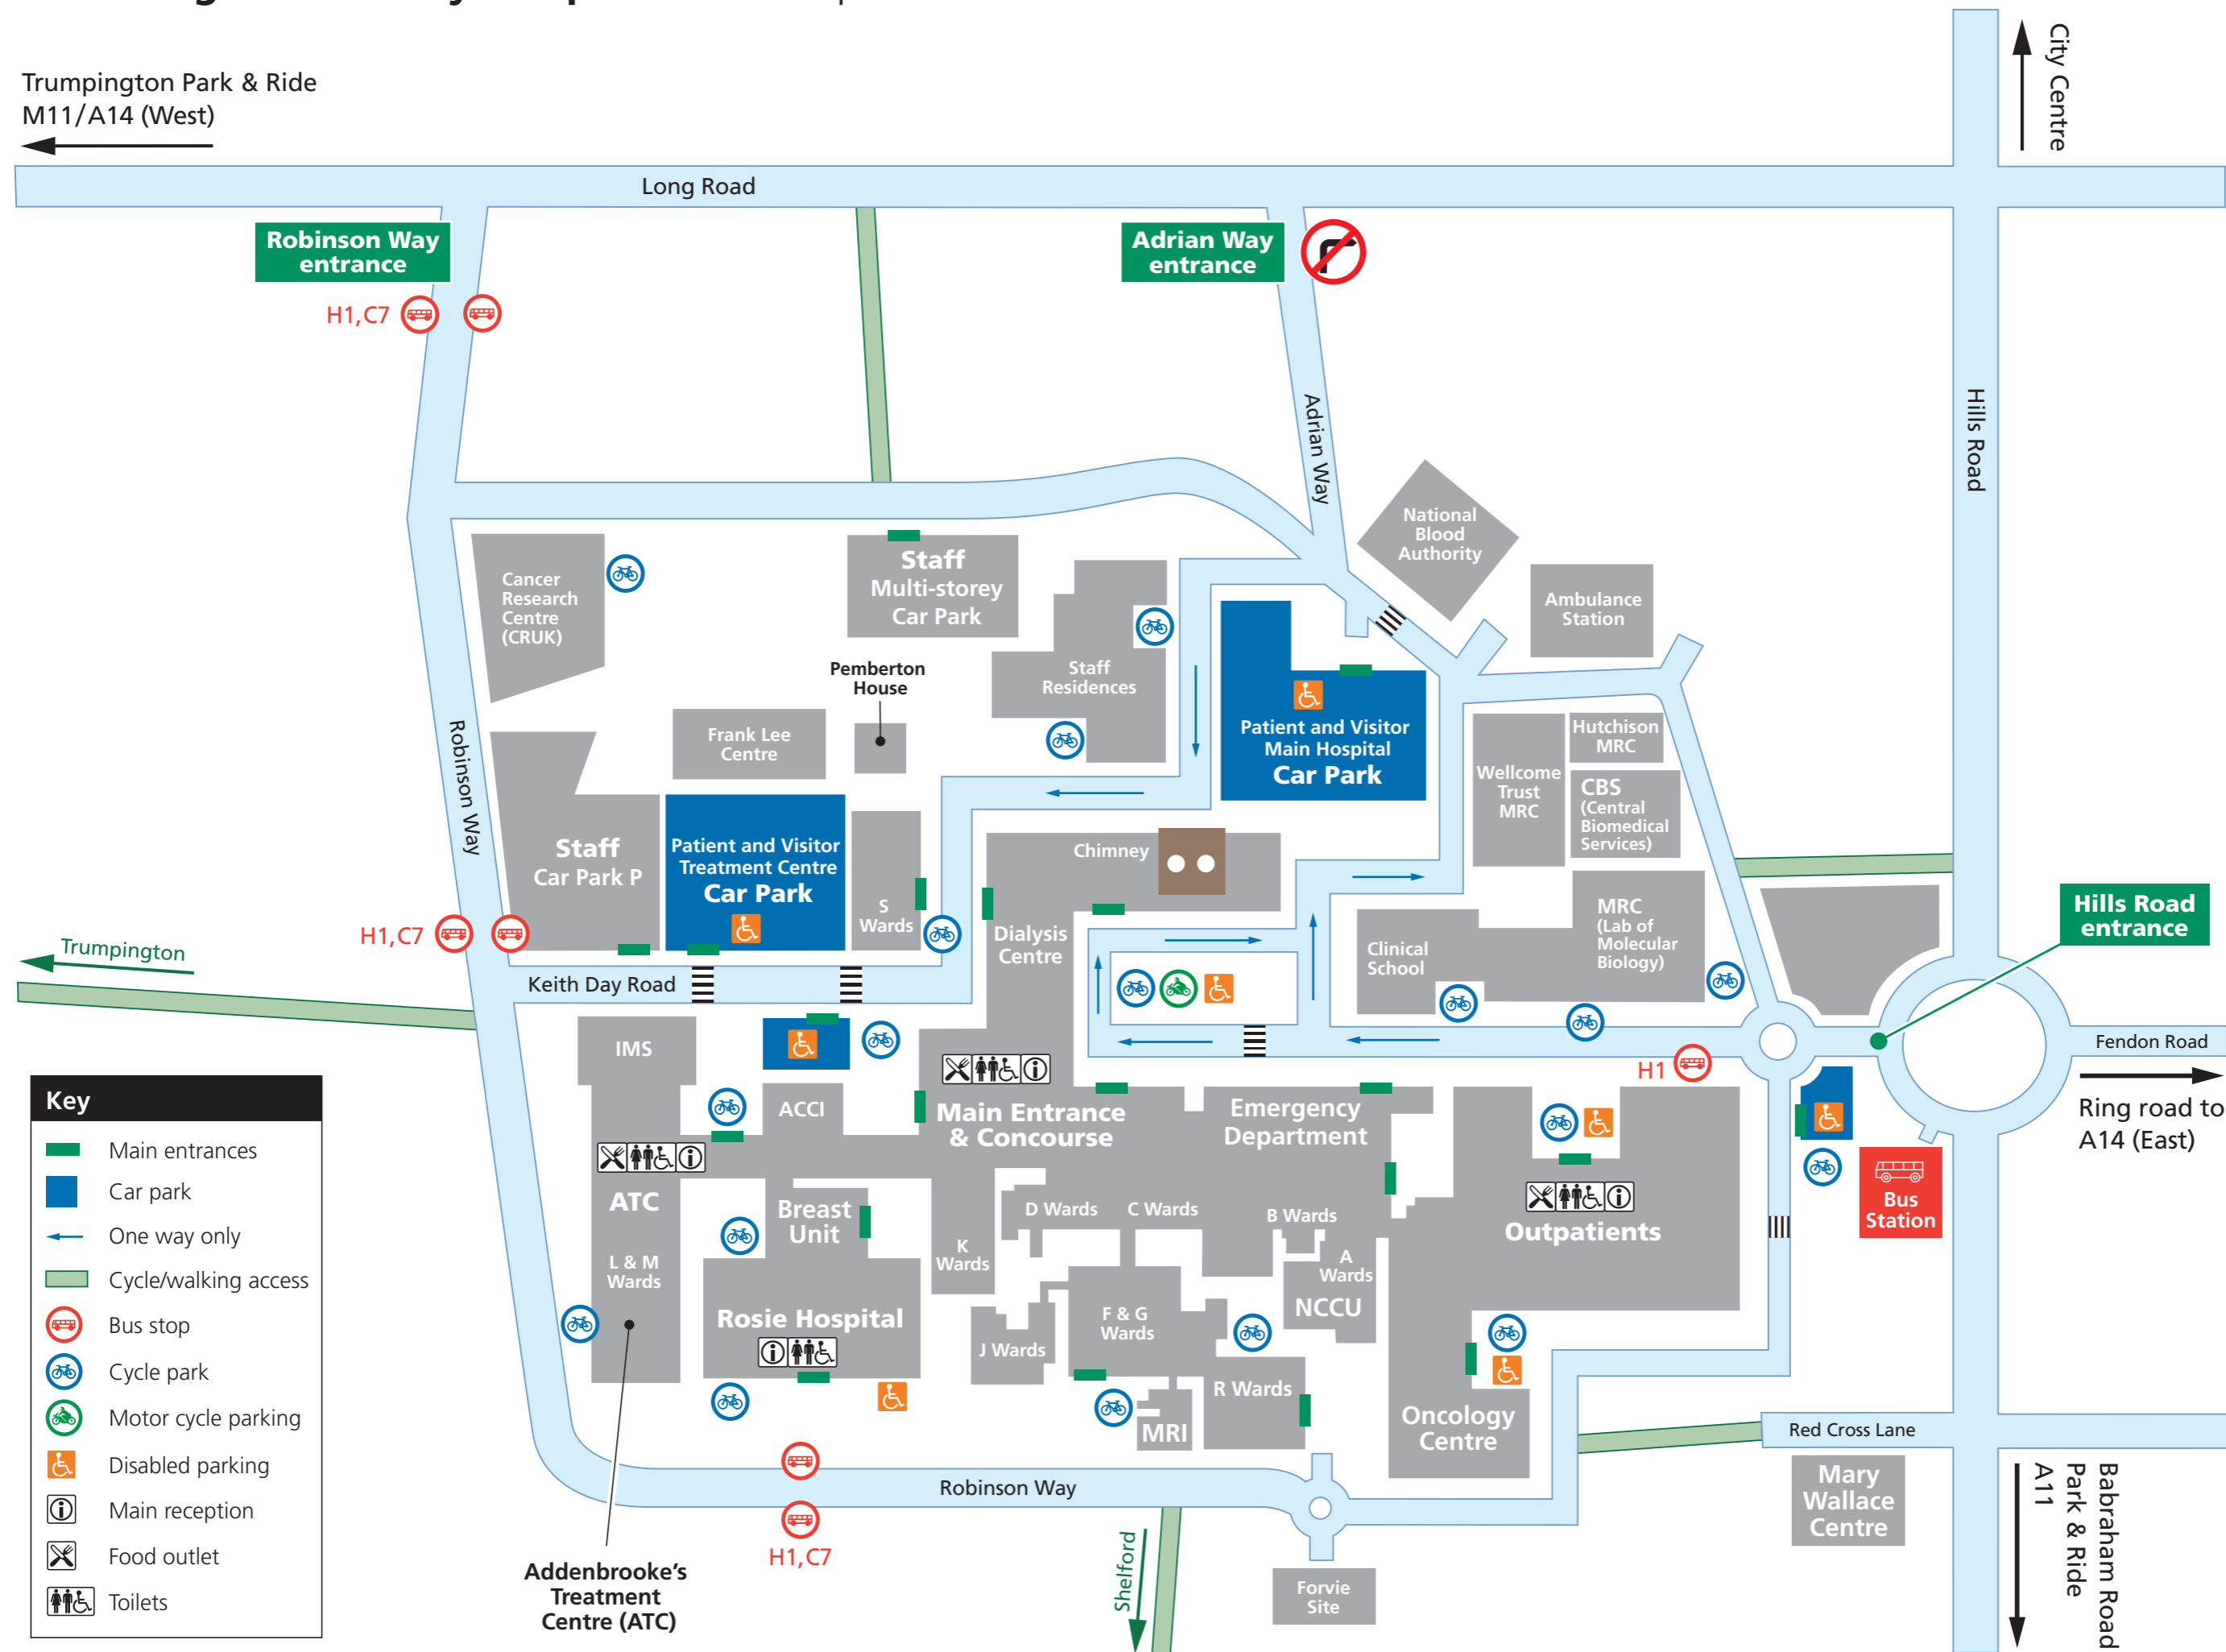

Cambridge University Hospitals Site map

Key

- Main entrances
- Car park
- One way only
- Cycle/walking access
- H1, C7 Bus stop
- 🚲 Cycle park
- 🏍️ Motor cycle parking
- ♿ Disabled parking
- ℹ️ Main reception
- 🍴 Food outlet
- ♿ Toilets